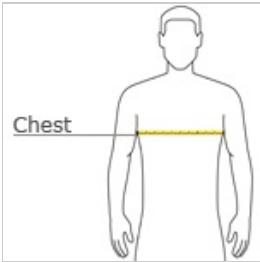

front

back

HOW TO MEASURE

CHEST
With arms down at sides, measure around the upper body, under arms and over the fullest part of the chest.

SIZE CHART

	XS	S	M	L	XL
Size	4	6/8	10/12	14/16	18/20
Chest	25-26	26-28	28-30	30-32	32-35